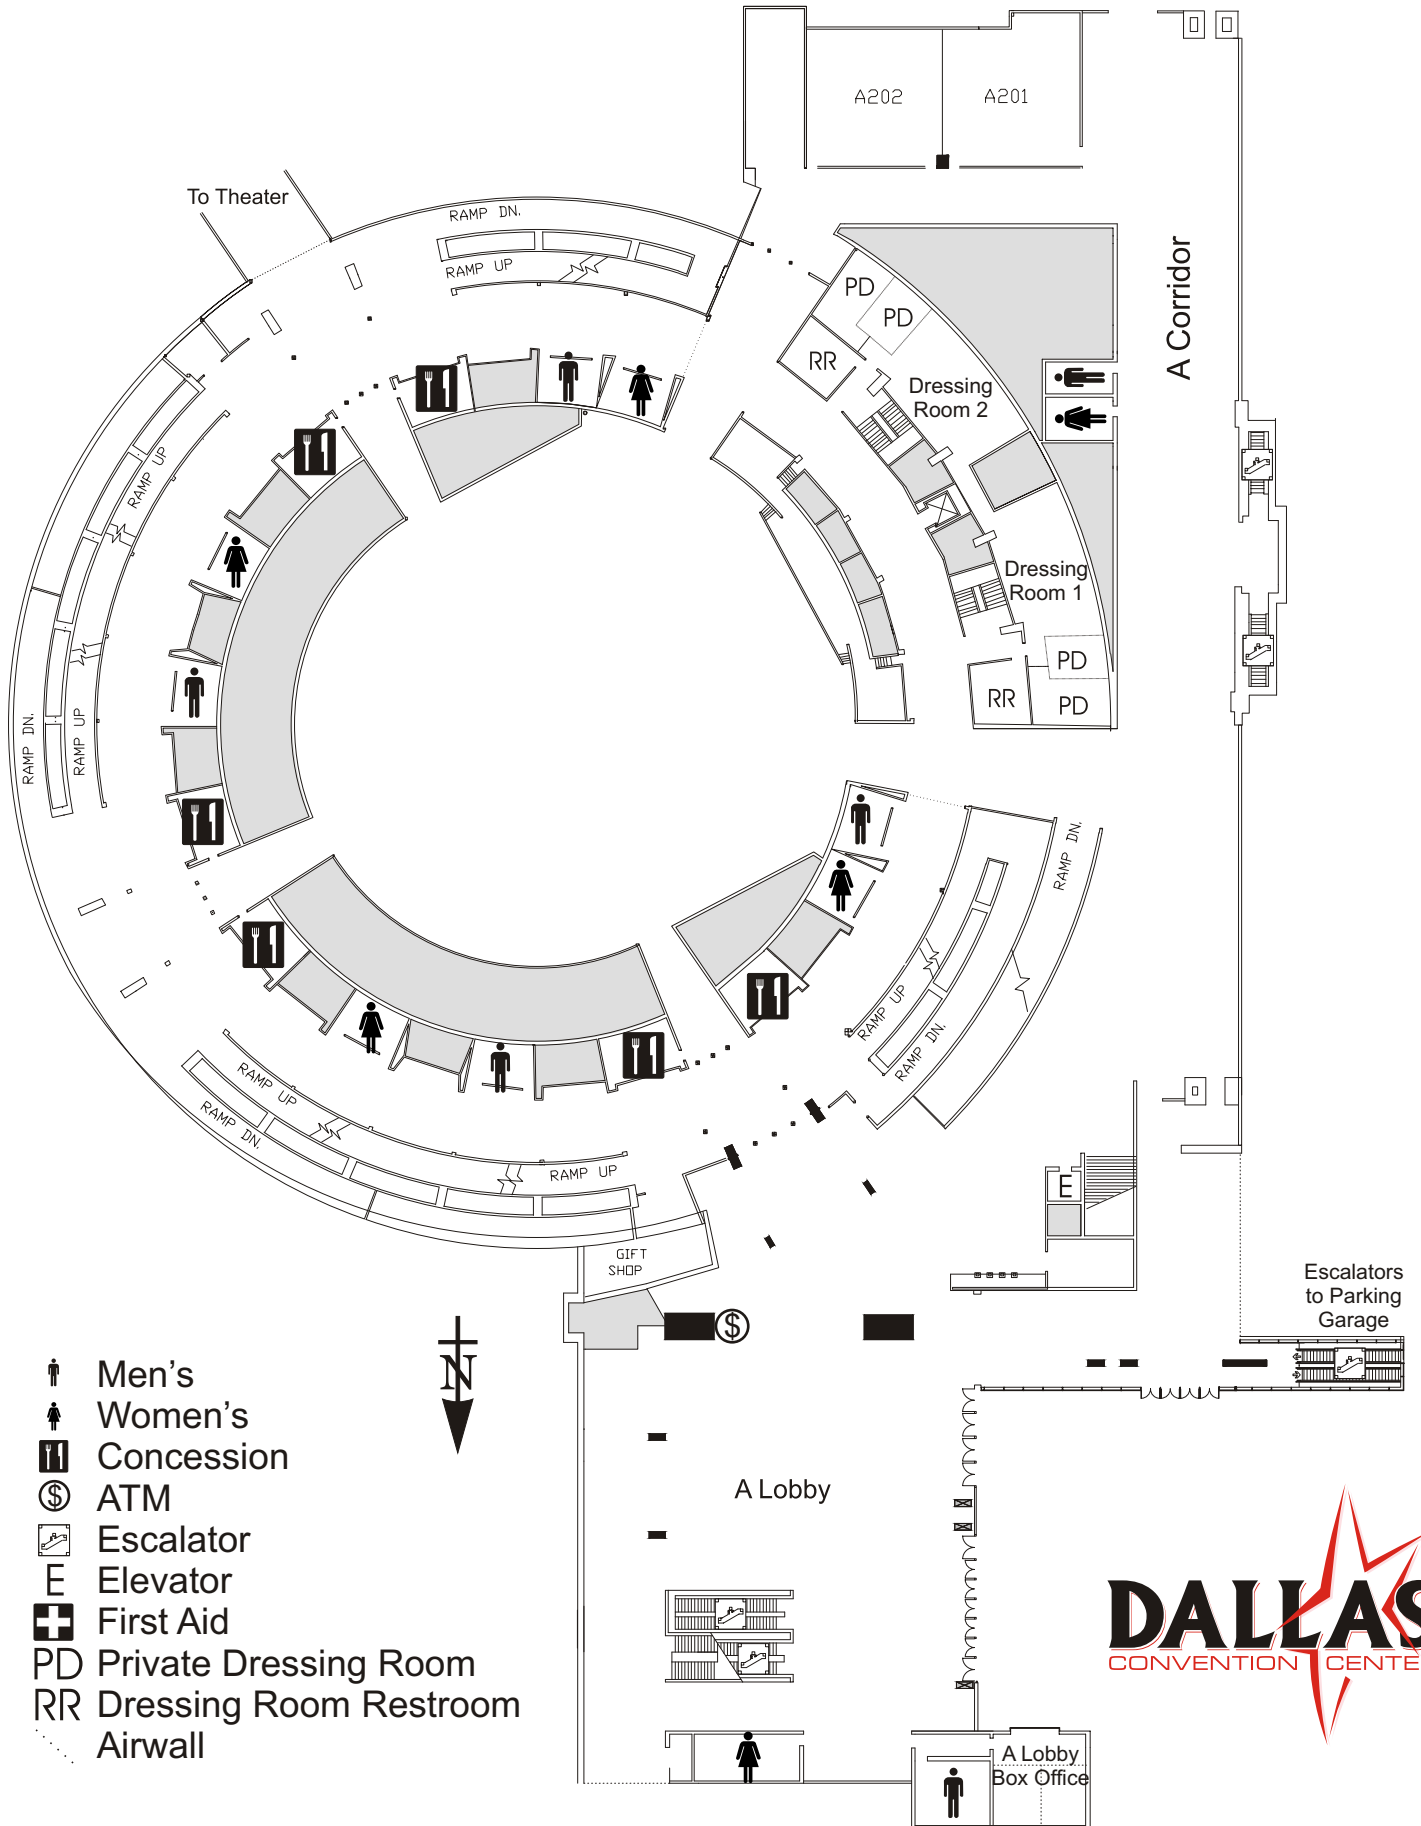

DCC Arena

Level 2 - Floor Level

DCC Arena

Level 3 - Upper Balcony Level